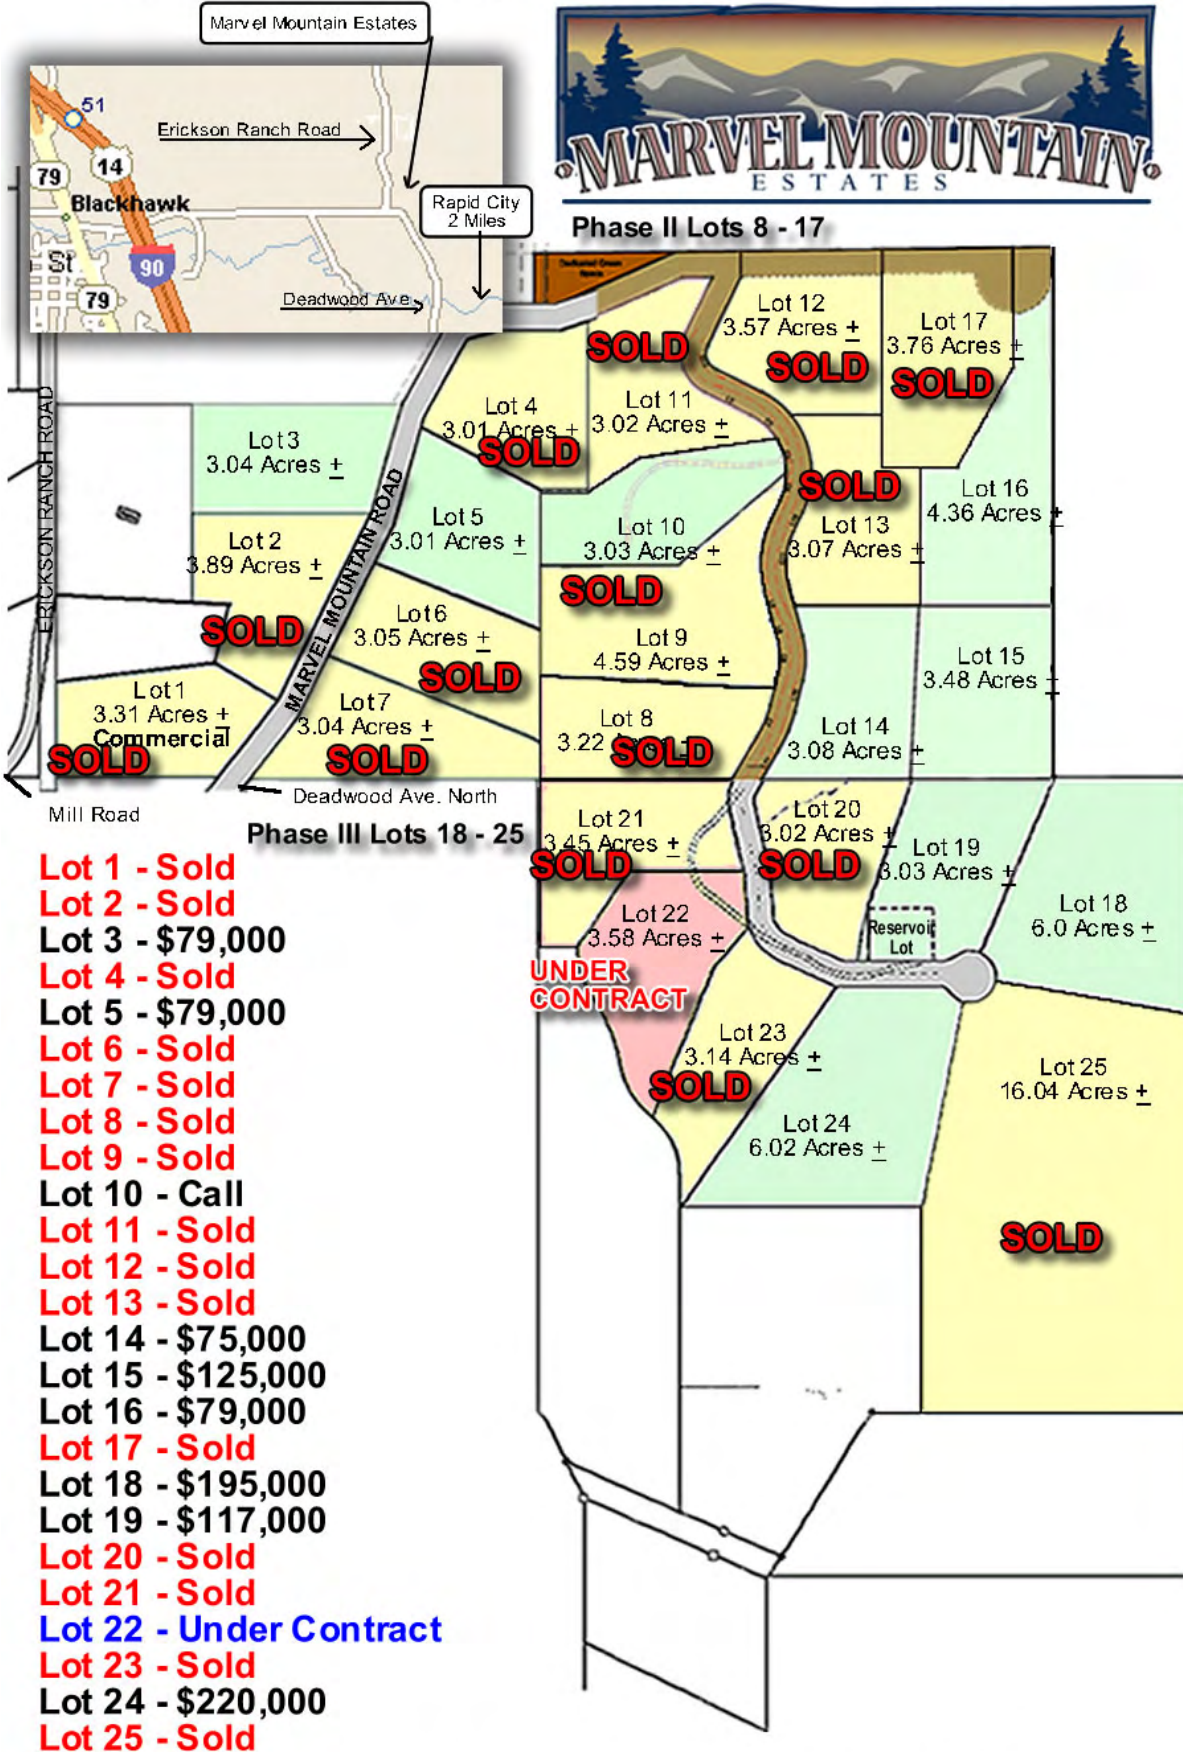

## "Selling Phase II" - "Now Selling Phase III"

Call Exit Realty The Benchmark Company - (605) 716-3948 - [www.EXITRapidCity.com](http://www.EXITRapidCity.com)

Call Exit Realty The Benchmark Company - (605) 716-3948 - [www.EXITRapidCity.com](http://www.EXITRapidCity.com)